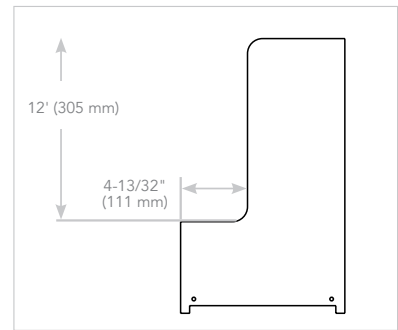

## L-Shaped Vanity Organizers

- Designed for 24" and 30" vanity sink base cabinets
- Maple dovetail construction with semi-gloss finish
- Full-extension, TANDEM, 90 lb. rated slides with BLUMOTION® soft-close
- Non-skid vinyl lining on lower level
- (6) acrylic bins for upper level
- Mounts to cabinet floor
- TSCA Title VI Compliant

### PIPE CLEARANCE DIMENSIONS

(For both units)

Featuring  
**blum**

### L-Shaped Vanity Organizer w/ BLUMOTION Soft-Close - Works with Country, Luxor, Concord, Classic

PRODUCT	DESCRIPTION	DIMS	MCO	CAB	FINISH
441-12VSBSC-1	Vanity Organizer for 24"	8-3/4" (223 mm) W x 18-3/4" (477 mm) D x 18-7/8" (479 mm) H	10-1/4 (260 mm)	V24	Maple
441-15VSBSC-1	Vanity Organizer for 30"	11-11/16" (296 mm) W x 18-3/4" (477 mm) D x 18-7/8" (479 mm) H	13-1/4 (337 mm)	V30	Maple