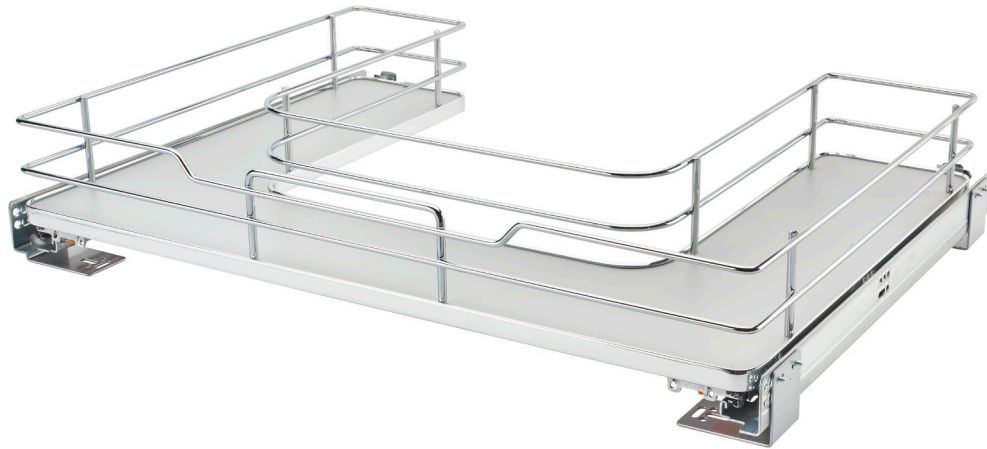

U-Shaped Solid Bottom Shelves

- Designed for 33" and 36" sink base cabinets
- U-shaped solid bottom shelves, gray
- Full-extension, TANDEM, 110 lb. rated slides with BLUMOTION soft-close
- Mounts to cabinet floor or side walls
- Pre-assembled door mount brackets
- Side and bottom mount brackets
- Fits around plumbing
- TSCA Title VI compliant

U-Shaped Solid Bottom Shelf w/ BLUMOTION Soft-Close - Works with Country, Luxor, Concord, Classic

PRODUCT	DESCRIPTION	DIMS	MCO	CAB	FINISH
5386-30BCSC-GR	Solid Bottom Shelf	29-11/16" (754 mm) - 32" (813 mm) W x 21-17/32" (547 mm) D x 5-1/16" (129 mm) H	29-11/16" (754 mm)	SB33	Chrome
5386-33BCSC-GR	Solid Bottom Shelf	32-11/16" (830 mm) - 35" (889 mm) W x 21-17/32" (547 mm) D x 5-1/16" (129 mm) H	32-11/16" (830 mm)	SB36	Chrome