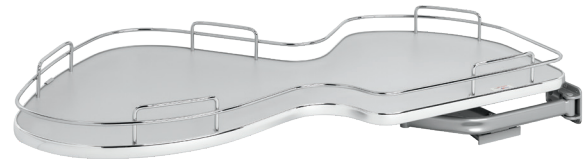

PRODUCT #	SURFACE AREA
5371-15	361 sq. in.
5372-15	722 sq. in.

Min. Dimensions				
PRODUCT #	A	B	C	D
5371-15/5372-15	34" (964 mm)	15" (831 mm)	7" (180 mm)	4-1/8" (106 mm)

**5371-21-GR-R**  
Single Blind Corner organizer for  
Right Door/Blind Left Cabinet  
*(21" Gray Shelf shown)*

**NOTE:** \*\* Insert "MP" for Maple Shelf or "GR" for Gray Shelf

**Single Blind Corner for Right Door/Blind Left Cabinets**

PRODUCT	DESCRIPTION	DIMS	MCO	CAB
5371-15-**-R	Single for 15" Cabinet Opening	33" (838 mm) W x 21-7/8" (556 mm) D x 6-1/2" (165 mm) H	15" (381 mm)	LU-BLB45/48 CON-BLB45/48

**Single Blind Corner for Left Door/Blind Right Cabinets**

5371-15-**-L	Single for 15" Cabinet Opening	33" (838 mm) W x 21-7/8" (556 mm) D x 6-1/2" (165 mm) H	15" (381 mm)	LU-BLB45/48 CON-BLB45/48
--------------	--------------------------------	---	--------------	-----------------------------