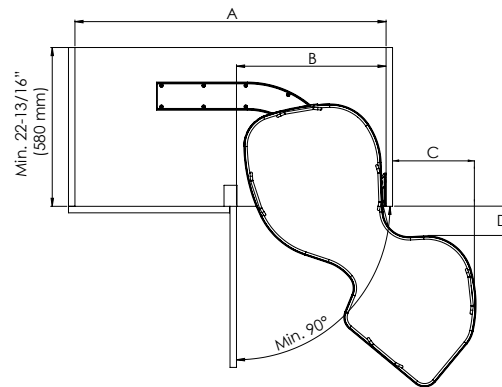

PRODUCT #	SURFACE AREA
5371-15	361 sq. in.
5372-15	722 sq. in.

Min. Dimensions				
PRODUCT #	A	B	C	D
5371-15/5372-15	34" (964 mm)	15" (831 mm)	7" (180 mm)	4-1/8" (106 mm)

**5371-21-GR-R**  
Single Blind Corner organizer for  
Right Door/Blind Left Cabinet  
*(21" Gray Shelf shown)*

**NOTE:** \*\* Insert "MP" for Maple Shelf or "GR" for Gray Shelf

**Single Blind Corner for Right Door/Blind Left Cabinets**

PRODUCT	DESCRIPTION	DIMS	MCO	CAB
5371-15-**-R	Single for 15" Cabinet Opening	33" (838 mm) W x 21-7/8" (556 mm) D x 6-1/2" (165 mm) H	15" (381 mm)	LU-BLB45/48 CON-BLB45/48

**Single Blind Corner for Left Door/Blind Right Cabinets**

5371-15-**-L	Single for 15" Cabinet Opening	33" (838 mm) W x 21-7/8" (556 mm) D x 6-1/2" (165 mm) H	15" (381 mm)	LU-BLB45/48 CON-BLB45/48
--------------	--------------------------------	---	--------------	-----------------------------

Min. Dimensions				
PRODUCT #	A	B	C	D
5371-15/ 5372-15	34" (864 mm)	15" (381 mm)	7" (180 mm)	4-1/8" (106 mm)
5371-18/5372-18	38" (965 mm)	18" (457 mm)	9-3/16" (233 mm)	3-9/16" (91 mm)

Featuring orion gray flat wire with textured linen solid bottom