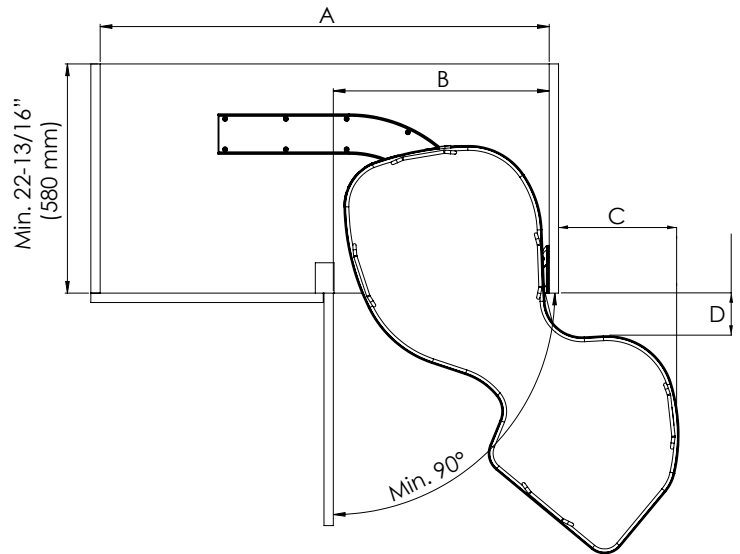

**Double Blind Corner for Right Door/Blind Left Cabinets**

5372-15-**-R	Double for 15" Cabinet Opening	33" (838 mm) W x 21-7/8" (556 mm) D x 6-1/2" (165 mm) H	15" (381 mm)	LU-BLB45/48 CON-BLB45/48
--------------	--------------------------------	---	--------------	-----------------------------

**Double Blind Corner for Left Door/Blind Right Cabinets**

5372-15-**-L	Double for 15" Cabinet Opening	33" (838 mm) W x 21-7/8" (556 mm) D x 6-1/2" (165 mm) H	15" (381 mm)	LU-BLB45/48 CON-BLB45/48
--------------	--------------------------------	---	--------------	-----------------------------

PRODUCT #	SURFACE AREA
5371-15	361 sq. in.
5371-18	471 sq. in.
5372-15	722 sq. in.
5372-18	942 sq. in.

**5371-21-FOG-L**  
Single Blind Corner organizer for  
Left Door/Blind Right Cabinet  
*(21" Shelf shown)*

Min. Dimensions				
PRODUCT #	A	B	C	D
5371-15/ 5372-15	34" (864 mm)	15" (381 mm)	7" (180 mm)	4-1/8" (106 mm)
5371-18/5372-18	38" (965 mm)	18" (457 mm)	9-3/16" (233 mm)	3-9/16" (91 mm)

Featuring orion gray flat wire with textured linen solid bottom